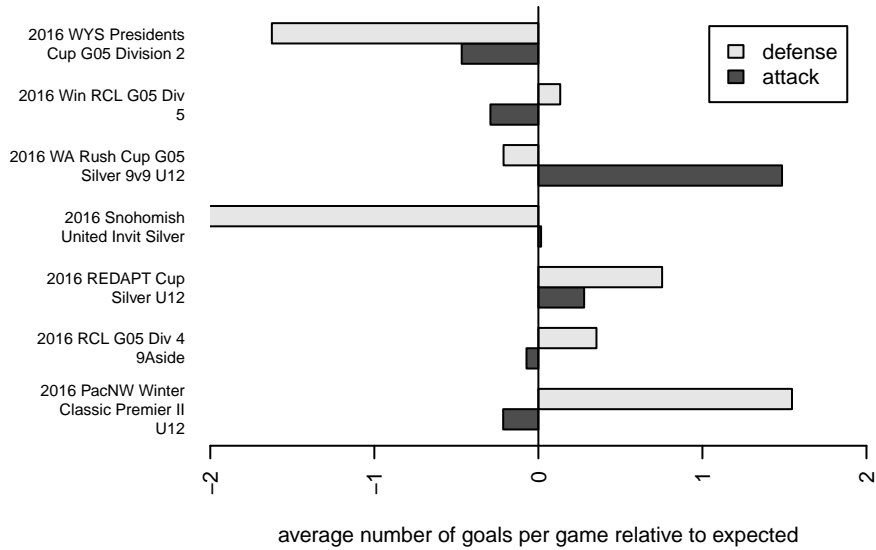

Performance relative to 13 month average