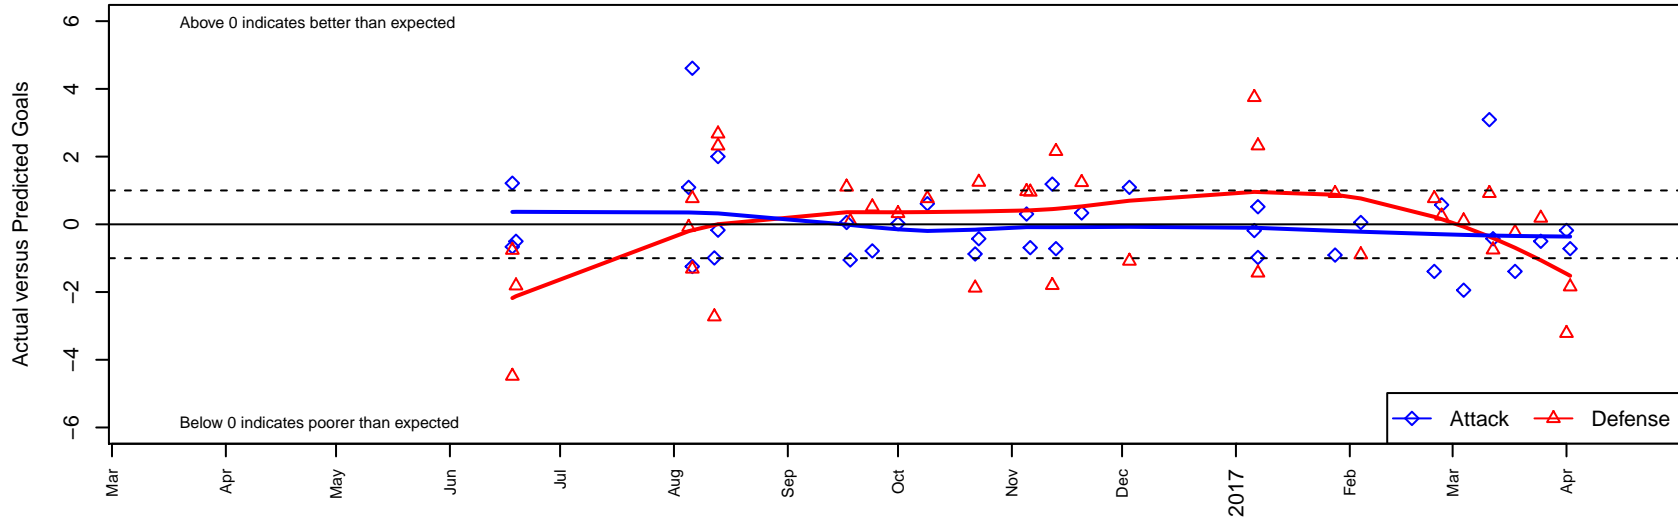

Crossfire Premier D G05

Crossfire Premier
 Redmond, WA
 G05 total strength=446
 attack=0.31 defense=0.27
 fall league = RCL G05 Div 4 9Aside
 spr league = Win RCL G05 Div 5

alt names used:
 Crossfire Premier G05 D
 CROSSFIRE PREMIER G05 D (WA)
 CROSSFIRE PREMIER GIRLS05D (WA)
 CROSSFIRE PREMIERCROSSFIREPREMIER
 Crossfire Premier G05 D
 Crossfire Premier G05 D
 Crossfire Premier G05 D

Crossfire Premier D G05
 Dots are actual minus expected GF (blue circles) and GA (red triangles).
 Blue line is smoothed change in attack strength. Red is smoothed change in defense strength.

**attack and defense variance (black dot)
relative to other teams
and top 10 in region**