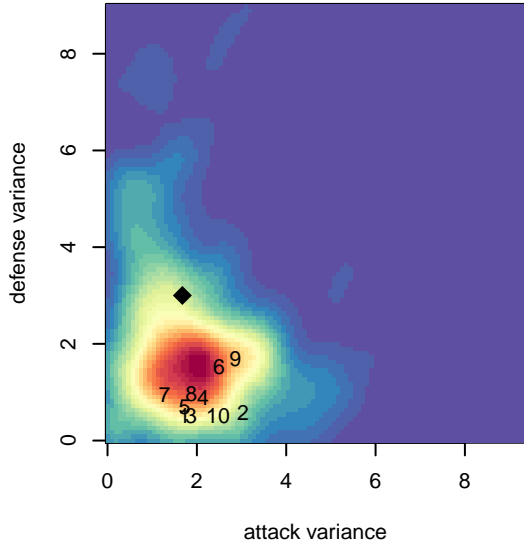

Crossfire Premier D G05

Crossfire Premier
 Redmond, WA
 G05 total strength=446
 attack=0.31 defense=0.27
 fall league = RCL G05 Div 4 9Aside
 spr league = Win RCL G05 Div 5

alt names used:
 Crossfire Premier G05 D
 CROSSFIRE PREMIER G05 D (WA)
 CROSSFIRE PREMIER GIRLS05D (WA)
 CROSSFIRE PREMIERCROSSFIREPREMIER
 Crossfire Premier G05 D
 Crossfire Premier G05 D
 Crossfire Premier G05 D

Crossfire Premier D G05
 Dots are actual minus expected GF (blue circles) and GA (red triangles).
 Blue line is smoothed change in attack strength. Red is smoothed change in defense strength.

**attack and defense variance (black dot)
relative to other teams
and top 10 in region**