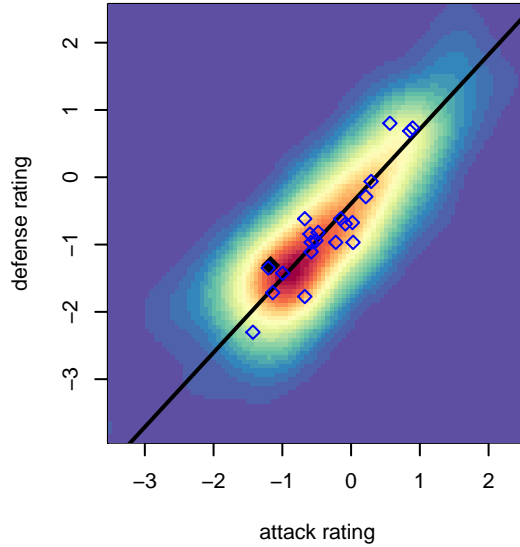

**attack and defense rating
relative to others at age
and all opponents in last 13 months**