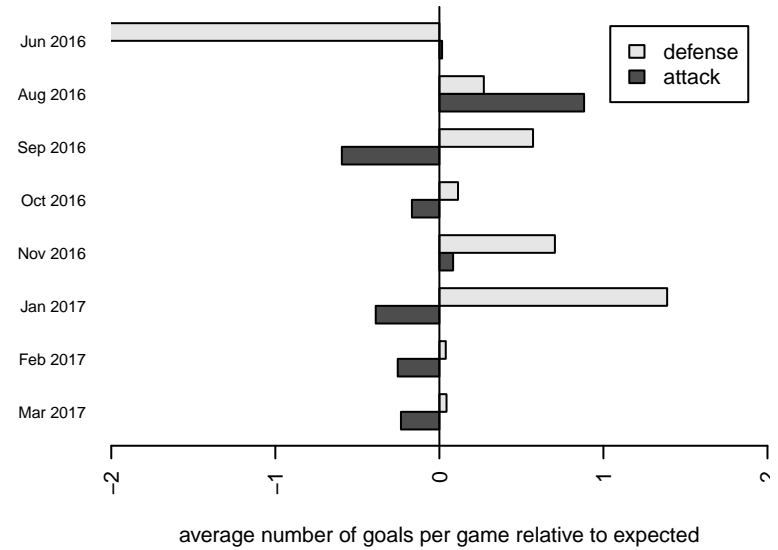

Performance relative to 13 month average