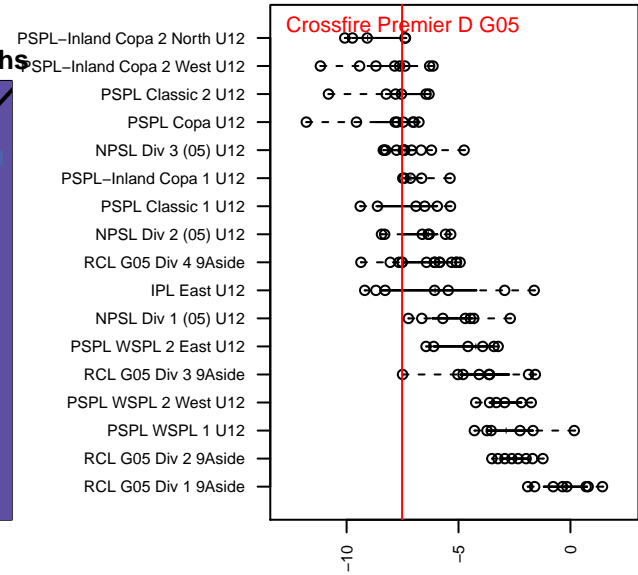

**attack and defense rating
relative to others at age
and all opponents in last 13 months**